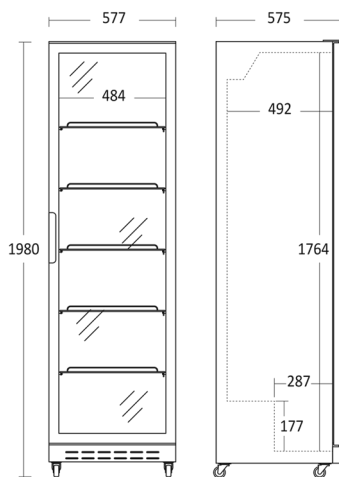

Display Cooler

SD 430 BE

Energy efficiency class

D

Item number	2631111000SD430BE	Taric goods code	84185019
EAN code	5704704016408	QTY in 40HQ	75

Short Description

Key features

- Self-closing hinged glass door with lock
- 5 adjustable coated wire shelves
- 2 vertical LED in front
- Ventilated cooling

Measurement Drawings

Dimensions and weight

Product dimensions, HxWxD, mm	1980 x 578 x 605
Packaging dimensions, HxWxD, mm	2025 x 624 x 630
Total packaging volume m3	0,796
Gross volume, L	392
Net volume, L	360
Gross- / Net volume, L	392 / 360
Internal dimensions, HxWxD, mm	1764 x 484 x 480
Gross- / Net weight, kg	72 / 68.5

Installation and power

Voltage / hertz, V/hz	230 / 50
Watt / Ampere, W/A	250 / 1.4
Length of Powercord, cm	230

Design and comfort

Controller	Mechanical
Control panel	Inside
Digital display	No
Canopy light sign	No
Internal light	2 Vertical LED
External thermometer	No
Reversible door	No
Door- / lid type	Right hinged
Self closing door	Yes
Handle	Outside
Number of castors, pcs	4 castors + 2 levelers
Lock & Key	Yes

Colour and material

Inside Colour	Black
Colour and material of door/lid	Black glass
Edge trim on shelves / drawers	None

Interior features

Number of Shelves	5
Adjustable shelves	Yes
Shelves material	Black wire
Large shelves size WxD, mm	465 x 455
Small shelves size WxD, mm	465 x 455
Night curtain	No