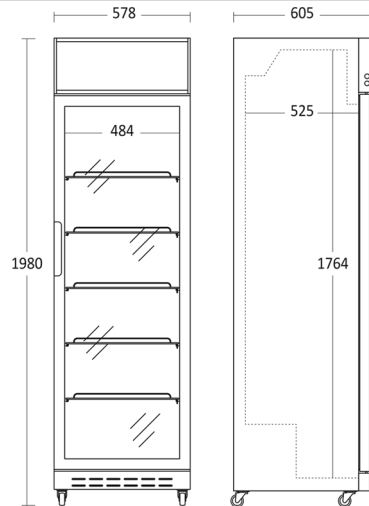

Display Cooler

SD 420 BE

Energy efficiency class

D

Item number	26310420BE10000	Taric goods code	84185019
EAN code	5704704013520	QTY in 40HQ	75

Short Description

Key features

- Self-closing hinged glass door with lock
- 5 adjustable coated wire shelves
- 2 vertical LED in front
- Illuminated canopy
- Ventilated cooling

Measurement Drawings

Dimensions and weight

Product dimensions, HxWxD, mm	1980 x 578 x 605
Packaging dimensions, HxWxD, mm	2025 x 624 x 630
Total packaging volume m3	0,796
Gross volume, L	386
Net volume, L	360
Gross- / Net volume, L	386 / 360
Internal dimensions, HxWxD, mm	1764 x 484 x 480
Gross- / Net weight, kg	75 / 70

Colour and material

Inside Colour	Black
Colour and material of door/lid	None
Edge trim on shelves / drawers	None

Interior features

Number of Shelves	5
Adjustable shelves	Yes
Shelves material	Black wire
Large shelves size WxD, mm	465 x 455
Small shelves size WxD, mm	465 x 455
Night curtain	No