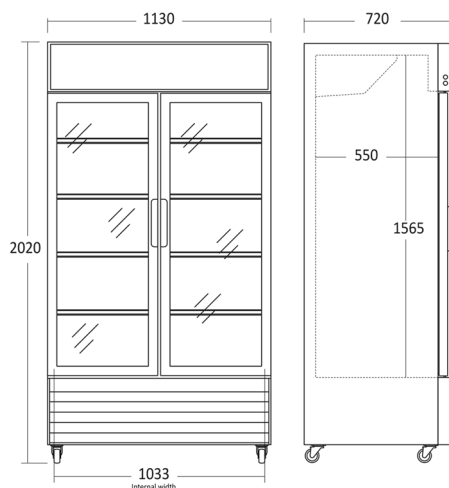

Display Cooler

SD 1002 BHE

Energy efficiency class

D

Item number	26311002BHE10000	Taric goods code	84185019
EAN code	5704704016057	QTY in 40HQ	30

Short Description

Key features

- 8 adjustable coated wire shelves
- 2 vertical LED
- Ventilated cooling
- Illuminated canopy

Measurement Drawings

Dimensions and weight

Product dimensions, HxWxD, mm	2023 x 1130 x 720
Packaging dimensions, HxWxD, mm	2100 x 1180 x 770
Total packaging volume m3	1,908
Gross volume, L	879
Net volume, L	758
Gross- / Net volume, L	879 / 758
Internal dimensions, HxWxD, mm	1561.5 x 1033 x 595
Gross- / Net weight, kg	163 / 136

Colour and material

Inside Colour	Black
Colour and material of door/lid	Glass
Edge trim on shelves / drawers	None

Interior features

Number of Shelves	8
Adjustable shelves	Yes
Shelves material	Black wire
Large shelves size WxD, mm	505 x 552
Small shelves size WxD, mm	505 x 552
Night curtain	No