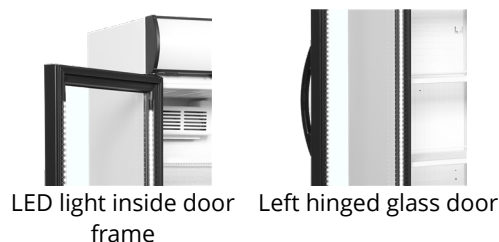

CEV425CP 2 LED L/H

Bottle Cooler, Left Hinged

Product features

- Left hinged glass door
- Great product presentation
- Illuminated canopy
- Ideal for branding
- LED light in door frame
- Adjustable shelves
- Fan assisted cooling

Bottle Cooler with Left Hand Hinged Door

To save you the trouble of reversing the door, we have introduced this model with a left hinged door. The model is otherwise identical to the version with the right hinged door.

The CEV425CP L/H cooler is perfect for keeping drinks cold - in smaller and larger shops, delis, cafes, restaurants, canteens, offices, gyms etc.

It is a highly presentable bottle cooler great for display. It has internal LED lighting in the door frame, which attracts attention to the content of the unit. It has an illuminated canopy and is ideal for branding.