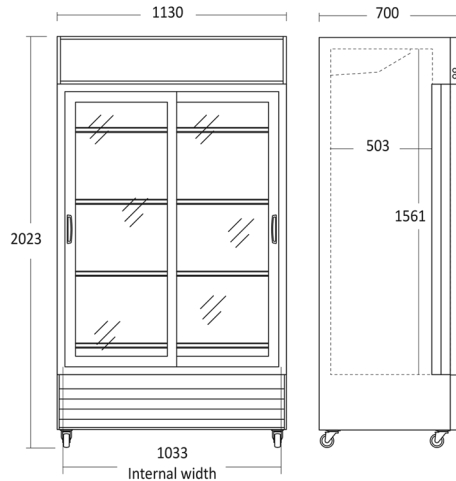

Display Cooler

SD 1002 BSLE

Energy efficiency class

D

Item number	26311002BSLE10000	Taric goods code	84185019
EAN code	5704704016040	QTY in 40HQ	30

Short Description

Key features

- 8 adjustable coated wire shelves
- 2 vertical LED
- Ventilated cooling
- Illuminated canopy

Measurement Drawings

Dimensions and weight

Product dimensions, HxWxD, mm	2023 x 1130 x 700
Packaging dimensions, HxWxD, mm	2100 x 1180 x 770
Total packaging volume m3	1,908
Gross volume, L	764
Net volume, L	670
Gross- / Net volume, L	764 / 670
Internal dimensions, HxWxD, mm	1561.5 x 1033 x 503
Gross- / Net weight, kg	148 / 126

Colour and material

Inside Colour	Black
Edge trim on shelves / drawers	None

Interior features

Number of Shelves	8
Adjustable shelves	Yes
Shelves material	Black wire
Large shelves size WxD, mm	505 x 463
Small shelves size WxD, mm	505 x 463
Night curtain	No