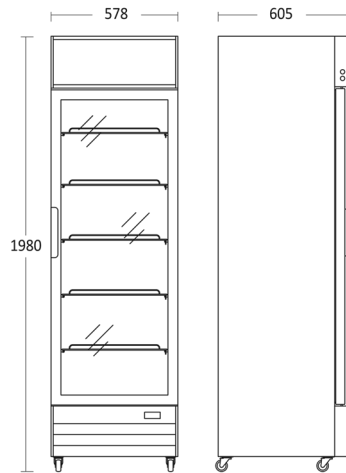

Display Cooler

SD 417 E

Energy efficiency class

D

Item number	26310417E110000	Taric goods code	84185019
EAN code	5704704013506	QTY in 40HQ	75

Short Description

Key features

- Self-closing hinged glass door with lock
- 5 adjustable coated wire shelves
- 2 vertical LED in front
- Illuminated canopy
- Ventilated cooling

Measurement Drawings

Dimensions and weight

Product dimensions, HxWxD, mm	1980 x 578 x 605
Packaging dimensions, HxWxD, mm	2025 x 624 x 630
Total packaging volume m3	0,796
Gross volume, L	317
Net volume, L	280
Gross- / Net volume, L	317 / 280
Internal dimensions, HxWxD, mm	1371 x 480 x 484
Gross- / Net weight, kg	75 / 70

Colour and material

Inside Colour	White
Colour and material of door/lid	None
Edge trim on shelves / drawers	None

Interior features

Number of Shelves	5
Adjustable shelves	Yes
Shelves material	White wire
Large shelves size WxD, mm	465 x 455
Small shelves size WxD, mm	465 x 455
Night curtain	No