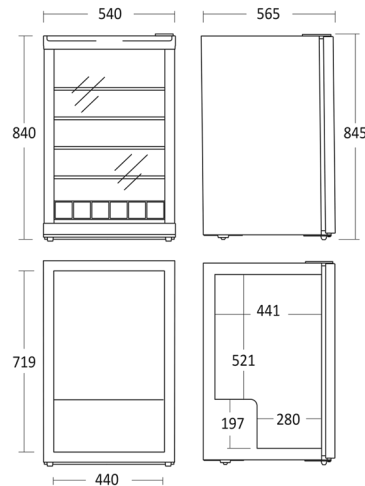

Display Cooler

DKS 142 BE

Energy efficiency class

E

Item number	35310142BE10000	Taric goods code	84185019
EAN code	5704704015371	QTY in 40HQ	238

Short Description

Key features

- Hinged glass door with lock
- 4 adjustable coated wire shelves
- LED interior light
- Static cooling

Measurement Drawings

Dimensions and weight

Product dimensions, HxWxD, mm	845 x 540 x 548
Packaging dimensions, HxWxD, mm	870 x 580 x 595
Total packaging volume m3	0,3
Gross volume, L	126
Net volume, L	115
Gross- / Net volume, L	126 / 115
Internal dimensions, HxWxD, mm	723 x 424 x 450
Gross- / Net weight, kg	34 / 30

Colour and material

Inside Colour	Black
Colour and material of door/lid	Hinged glass
Edge trim on shelves / drawers	None

Interior features

Number of Shelves	4
Adjustable shelves	Yes
Shelves material	Black wire
Max loading per shelves, kg	26
Large shelves size WxD, mm	437 x 395
Small shelves size WxD, mm	437 x 395
Night curtain	No