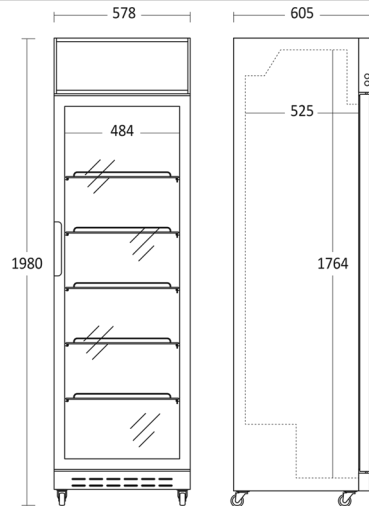

Display Cooler

SD 420 E

Energy efficiency class

D

Item number	26310420E110000	Taric goods code	84185019
EAN code	5704704013513	QTY in 40HQ	75

Short Description

Key features

- Self-closing hinged glass door with lock
- 5 adjustable coated wire shelves
- 2 vertical LED in front
- Electronic thermostat
- Ventilated cooling

Measurement Drawings

Dimensions and weight

Product dimensions, HxWxD, mm	1980 x 578 x 605
Packaging dimensions, HxWxD, mm	2025 x 624 x 630
Total packaging volume m3	0,796
Gross volume, L	386
Net volume, L	360
Gross- / Net volume, L	386 / 360
Internal dimensions, HxWxD, mm	1764 x 484 x 480
Gross- / Net weight, kg	75 / 70

Colour and material

Inside Colour	White
Colour and material of door/lid	None
Edge trim on shelves / drawers	None

Interior features

Number of Shelves	5
Adjustable shelves	Yes
Shelves material	White wire
Large shelves size WxD, mm	465 x 455
Small shelves size WxD, mm	465 x 455
Night curtain	No