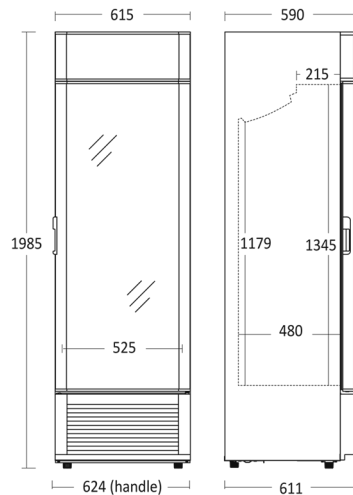

Display Cooler

KK 421 E

Energy efficiency class

D

Item number	22310421E110000	Taric goods code	84185000
EAN code	5704704013452	QTY in 40HQ	51

Short Description

Key features

- Right hinged glass door with lock
- 4 adjustable coated wire shelves
- 1 vertical LED
- Illuminated canopy
- Ventilated cooling

Measurement Drawings

Dimensions and weight

Product dimensions, HxWxD, mm	1990 x 615 x 610
Packaging dimensions, HxWxD, mm	2045 x 710 x 705
Total packaging volume m3	1,024
Gross volume, L	339
Net volume, L	225
Gross- / Net volume, L	339 / 225
Internal dimensions, HxWxD, mm	1345 x 500 x 447
Gross- / Net weight, kg	80 / 70

Installation and power

Voltage / hertz, V/hz	230 / 50
Watt / Ampere, W/A	265 / 1.8
Length of Powercord, cm	150

Design and comfort

Controller	Mechanical
Control panel	Inside
Digital display	No
Canopy light sign	Yes
Internal light	1 Vertical LED
External thermometer	No
Reversible door	No
Door- / lid type	Right hinged
Self closing door	No
Handle	Outside
Number of feet	4 adjustable
Lock & Key	Yes

Colour and material

Inside Colour	White
Colour and material of door/lid	White
Edge trim on shelves / drawers	None

Interior features

Number of Shelves	4
Adjustable shelves	Yes
Shelves material	White wire
Max loading per shelves, kg	30
Large shelves size WxD, mm	532 x 420
Small shelves size WxD, mm	532 x 420
Night curtain	No